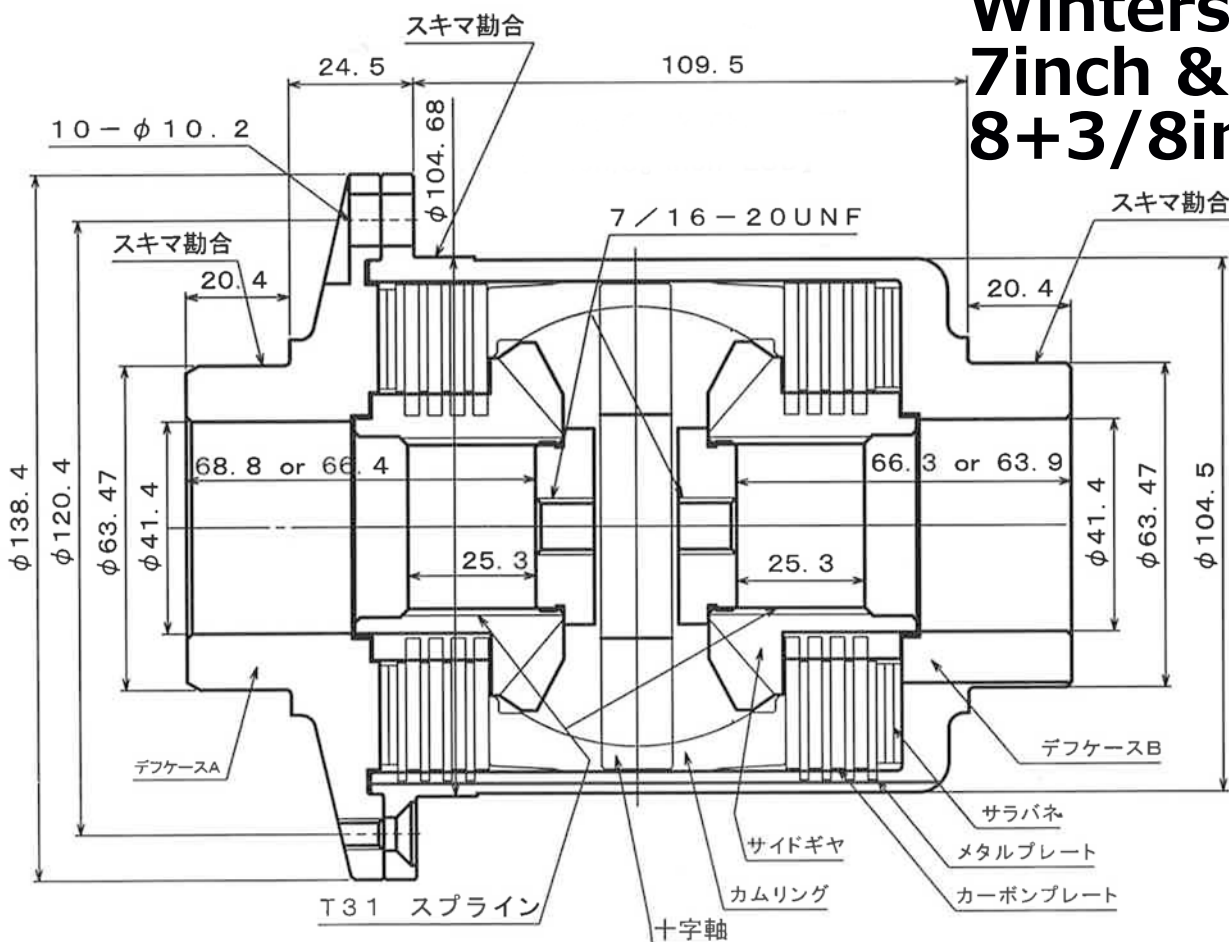

# Dimensions of ATS LSD for Winters Quick Chance 7,8+3/8,10"

## Winters 10 inch

## Winters 7inch & 8+3/8inch