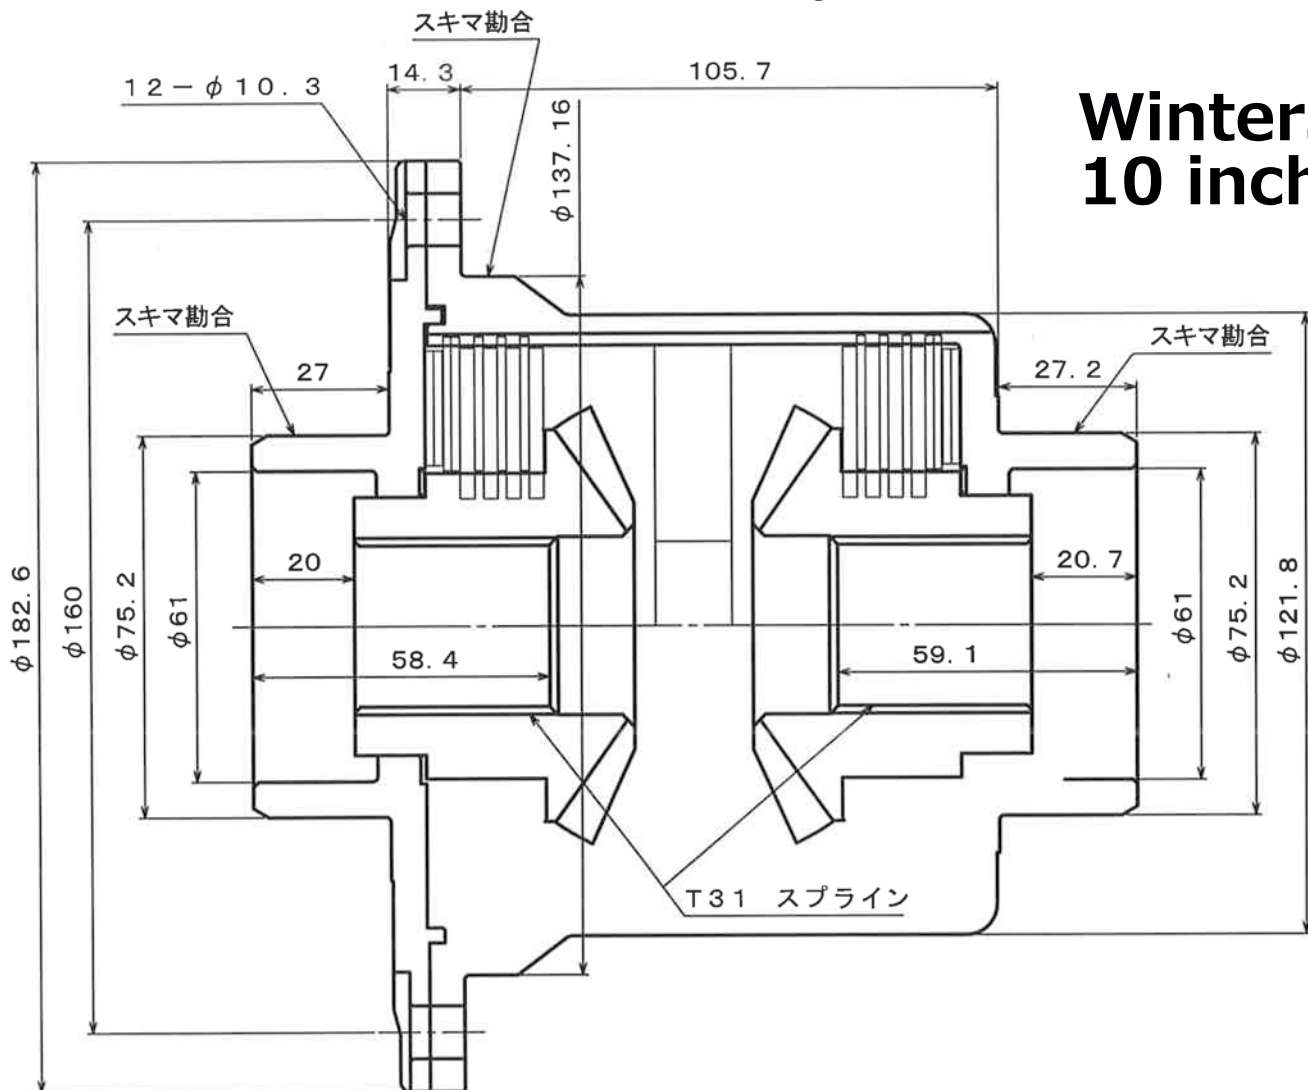

# Dimensions of ATS LSD for Winters Quick Chance 7,8+3/8,10"

## Winters 10 inch

## Winters 7inch & 8+3/8inch